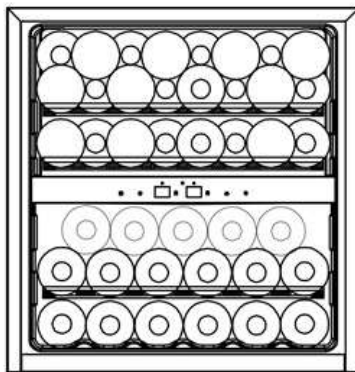

BOTTLE LOADING PLAN

DUNAVOX

DAB-41.38D

Standard 750mL Bordeaux bottle

16

8

11

6