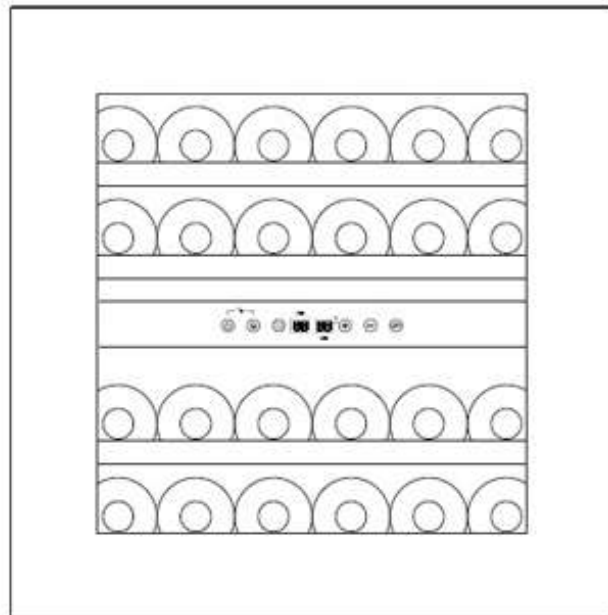

BOTTLE LOADING PLAN

DUNAVOX

DAB-25.62

Standard 750mL Bordeaux bottle

6

6

6

7